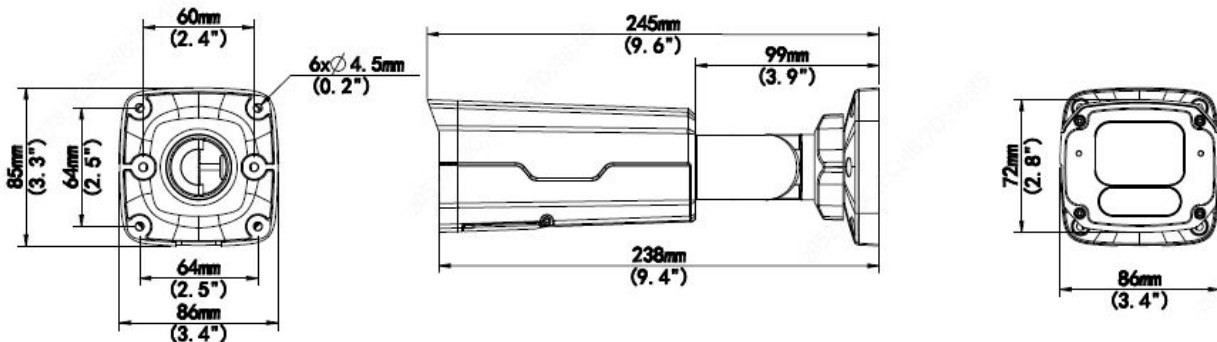

Safety	CE LVD (EN 62368-1:2014+A11:2017) CB (IEC 62368-1:2014) UL (UL 62368-1, 2nd Ed., Issue Date: 2014-12-01)
Environment	CE-RoHS (2011/65/EU;(EU)2015/863); WEEE (2012/19/EU); Reach (Regulation (EC) No 1907/2006)
Protection	IP67 (IEC 60529:1989+AMD1:1999+AMD2:2013) IK10 (IEC 62262:2002)
General	
Power	DC 12V±25%, PoE (IEEE 802.3af)
	Power consumption: Max 11.5W
Power Interface	Ø 5.5mm coaxial power plug
Dimensions (L × W × H)	245 × 86 × 85mm (9.6" × 3.4" × 3.3")
Weight	0.9kg (1.98lb)
Material	Metal
Working Environment	-30°C ~ 60°C (-22°F ~ 140°F), Humidity: ≤95% RH (non-condensing)
Storage Environment	-30°C ~ 60°C (-22°F ~ 140°F), Humidity: ≤95% RH (non-condensing)
surge protection	6KV
Reset Button	Support

Dimensions

Accessories

TR-JB07-D-IN

Junction Box

TR-JB06-A-IN

Junction Box

TR-UP06-B-IN

Pole Mount

TR-UP06-C-IN

Pole Mount

TR-A01-IN

Waterproof Joint