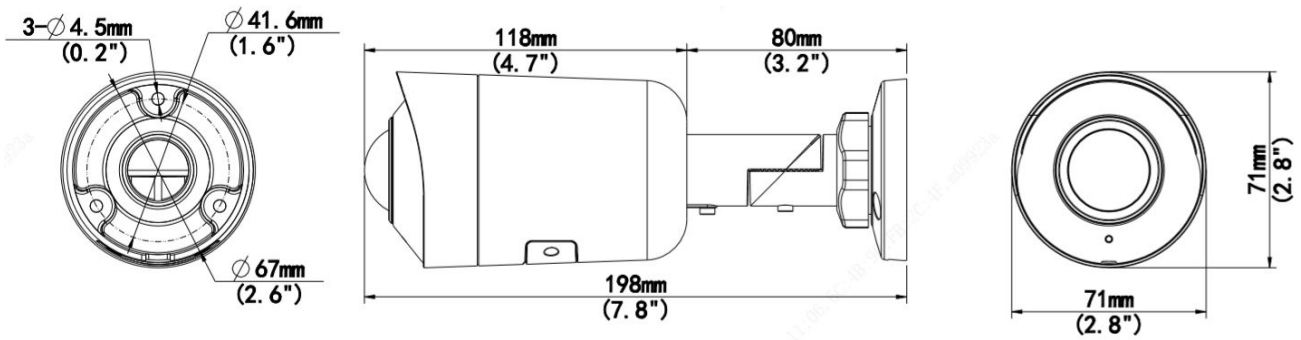

General

Power	DC 12V±25%, PoE (IEEE 802.3af)
	Power consumption: Max 7W
Power Interface	∅ 5.5mm coaxial power plug
Dimensions	198× 71 × 71mm (7.8" × 2.8" × 2.8")
Weight	0.43kg (0.94lb)
Material	Metal
Working Environment	-30°C ~ 60°C (-22°F ~ 140°F), Humidity: ≤95% RH (non-condensing)
Storage Environment	-30°C ~ 60°C (-22°F ~ 140°F), Humidity: ≤95% RH (non-condensing)
Surge Protection	4KV
Reset Button	Support
Web Client Language	20 Languages Traditional Chinese, English, Simplified Chinese, Polish, German, Russian, French, Korean, Dutch, Czech, Portuguese (Europe), Portuguese (Brazil), Japanese, Thai, Turkish, Spanish (Latin America), Spanish (Europe), Hungarian, Italian, Vietnamese

Dimensions

Accessories

TR-JB05-B-IN

Junction Box

TR-UP06-C-IN

Pole Mount

TR-A01-IN

Waterproof Joint

TR-UC08-C

Corner mount