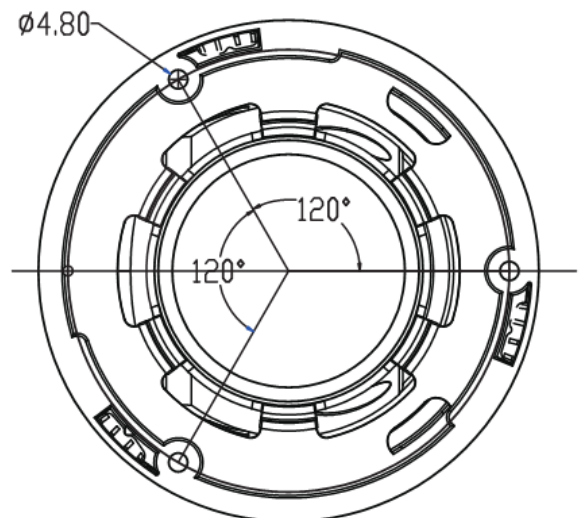

**Model: P3615C-28**

**5MP Dual light source Turret IP camera with two-way audio and SD card slot**

**Features:**

- ❖ 1/2.8" Sony CMOS sensor
- ❖ 5MP resolution 3072 x 2048P
- ❖ Low illumination 0.01Lux
- ❖ Day/Night (ICR), AWB, AGC, BLC, 2D/3D-DNR, IR-CUT
- ❖ D-WDR, Motion Detection, Privacy Mask, Mirror
- ❖ RTSP and Onvif 17.06 compatible
- ❖ H.265/H.264 dual-stream media server
- ❖ Easy-to-use P2P Cloud service
- ❖ Multi web browser, PC Client, mobile APP remote access
- ❖ **Two way audio, Built in Microphone and Speaker ,with SD card slot(support up to 256GB SD card)**
- ❖ **Support audio alarm to warn intruders off**
- ❖ **Support warm light on when detect human body and vehicle**
- ❖ Lightning protection 4000V
- ❖ Strong water-proof housing, IP67
- ❖ 2PCS dual Lights,IR distance:25-30M,warm light distance:25-30M
- ❖ HD 2.8mm F1.6 lens
- ❖ With reset button