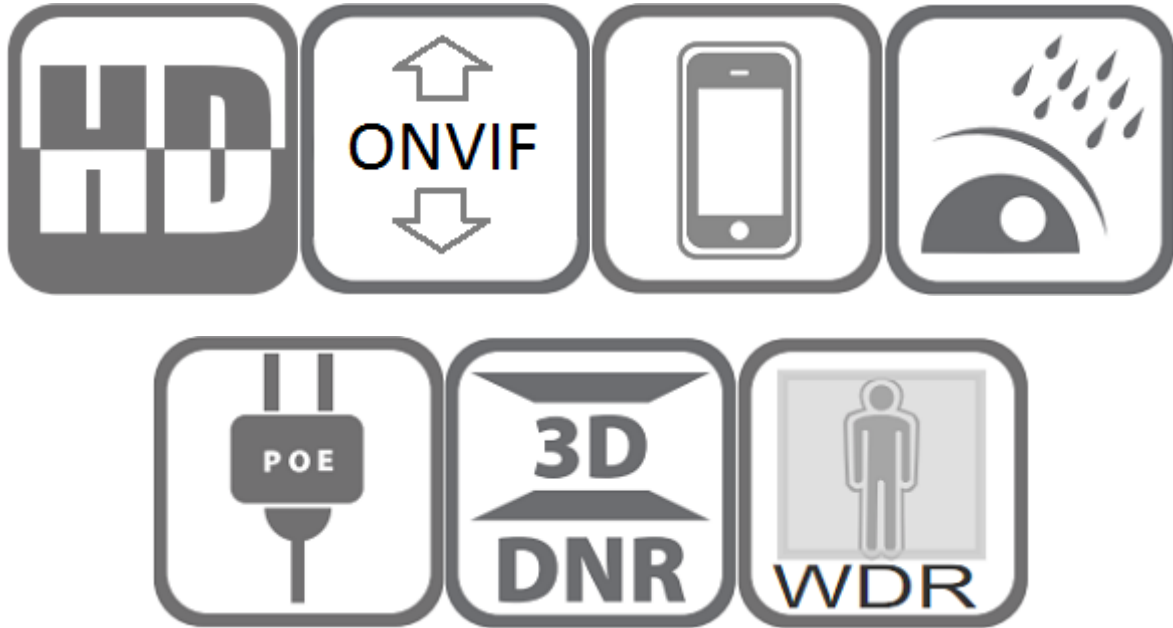

**Model: P3615C-28**

**5MP Dual light source Turret IP camera with two-way audio and SD card slot**

**Features:**

- ❖ 1/2.8" Sony CMOS sensor
- ❖ 5MP resolution 3072 x 2048P
- ❖ Low illumination 0.01Lux
- ❖ Day/Night (ICR), AWB, AGC, BLC, 2D/3D-DNR, IR-CUT
- ❖ D-WDR, Motion Detection, Privacy Mask, Mirror
- ❖ RTSP and Onvif 17.06 compatible
- ❖ H.265/H.264 dual-stream media server
- ❖ Easy-to-use P2P Cloud service
- ❖ Multi web browser, PC Client, mobile APP remote access
- ❖ **Two way audio, Built in Microphone and Speaker ,with SD card slot(support up to 256GB SD card)**
- ❖ **Support audio alarm to warn intruders off**
- ❖ **Support warm light on when detect human body and vehicle**
- ❖ Lightning protection 4000V
- ❖ Strong water-proof housing, IP67
- ❖ 2PCS dual Lights,IR distance:25-30M,warm light distance:25-30M
- ❖ HD 2.8mm F1.6 lens
- ❖ With reset button