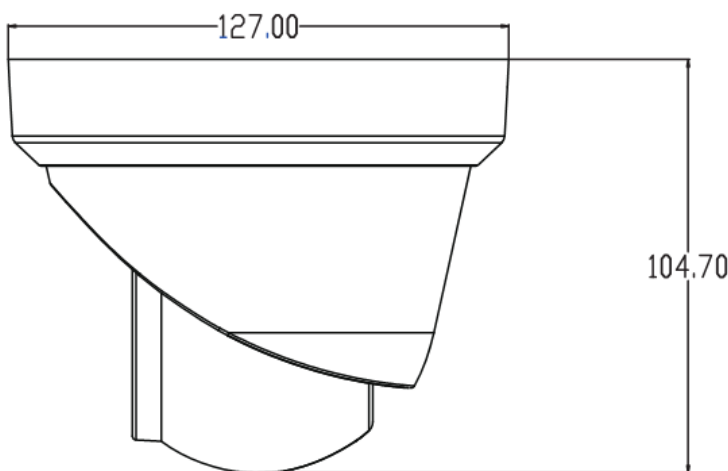

**Model: P3615C-28**

**5MP Dual light source Turret IP camera with two-way audio and SD card slot**

**Features:**

- ❖ 1/2.8" Sony CMOS sensor
- ❖ 5MP resolution 3072 x 2048P
- ❖ Low illumination 0.01Lux
- ❖ Day/Night (ICR), AWB, AGC, BLC, 2D/3D-DNR, IR-CUT
- ❖ D-WDR, Motion Detection, Privacy Mask, Mirror
- ❖ RTSP and Onvif 17.06 compatible
- ❖ H.265/H.264 dual-stream media server
- ❖ Easy-to-use P2P Cloud service
- ❖ Multi web browser, PC Client, mobile APP remote access
- ❖ **Two way audio, Built in Microphone and Speaker ,with SD card slot(support up to 256GB SD card)**
- ❖ **Support audio alarm to warn intruders off**
- ❖ **Support warm light on when detect human body and vehicle**
- ❖ Lightning protection 4000V
- ❖ Strong water-proof housing, IP67
- ❖ 2PCS dual Lights,IR distance:25-30M,warm light distance:25-30M
- ❖ HD 2.8mm F1.6 lens
- ❖ With reset button