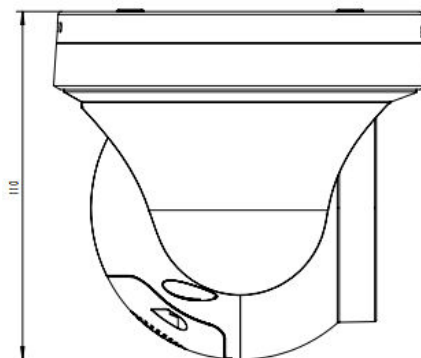

Model: IPPTZ987T-5X

4K 8MP@30fps Human body and Vehicle Detection dual light source IP PTZ turret camera

Features:

- 1/2.8" Sony CMOS sensor
- 4K resolution 3840 x 2160P@25/30fps
- Low illumination 0.01Lux
- 2.7-13.5mm 5x optical zoom lens
- Smart Human body and Vehicle detection
- Built-in Mic and speaker, two-way audio
- Siren and voice alarm, flash alarm
- Day/Night, AWB/MWB, BLC, HLC, 2D/3D-DNR, Shutter, IR-CUT
- D-WDR, Flip, Defogging
- Multiply Style OSD Overlay, Motion Detection, Privacy Mask
- RTSP and Onvif 17.06 compatible with many third-party NVR
- H.264/H.265 three-stream media server
- Easy-to-use P2P Cloud service
- Support user authentication, video data encryption
- Support Alarm Snapshot to Email and FTP
- Multiply WEB browser IE,Firefox,Chrome,Edge,Safari
- Free PC Client, Mobile APP remote access
- RJ45 100mbps network port, IEEE802.3af 48v PoE
- Lightning protection 4000V
- Strong metal water-proof housing, IP67
- 2pcs IR Array LEDs+2pcs soft and warm lighting Leds
- IR distance 40 meters, warm-light distance 30 meters
- Reset key, Micro-SD slot (Max. 512G)

Technical Specifications:

Model	IPPTZ987T-5X
Camera	
Image Sensor	1/2.8" Sony CMOS
Effective Pixels	8 megapixels
Electronic Shutter	AUTO, 1/10s ~ 1/100000s
Min. Illumination	0.01Lux@F1.2(AGC ON)
Day/Night	Auto/Color/(B/W)/Timing
WDR	Digital WDR
White Balance	Auto/Manual
BLC /HLC	Support
DNR	2D/3D DNR
Other	Image adjust , Flip
Encode	
Video Standard	H.265+/H.265/H.264/MJPEG
Video Resolution	MainStream:25/30fps@8MP(3840x2160),25/30fps@6MP(3072x2048)/5MP(2592x1944)/4MP/3MP/1080P/720P,etc. Sub stream: 720x480/VGA(640x480)/360P/QVGA@25/30fps,etc. Third stream:1080P/720P/CIF@10fps
Video Bitrates	512Kbps - 12Mbps, VBR/CBR
Audio Standard	G.711-u/G.711-a/AAC
Two-way Audio	Yes
Smart Detection	Smart Human body and Vehicle Detection
Micro-SD Slot	Max. 512G
Reset Key	Yes
IR&warm light Led	
Led	2pcs IR Array LEDs+2pcs soft and warm lighting Led
Distance	40 m (IR), 30 m (warm light)