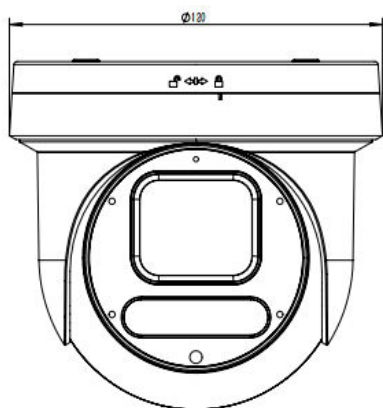

Model: IPPTZ987T-5X

4K 8MP@30fps Human body and Vehicle Detection dual light source IP PTZ turret camera