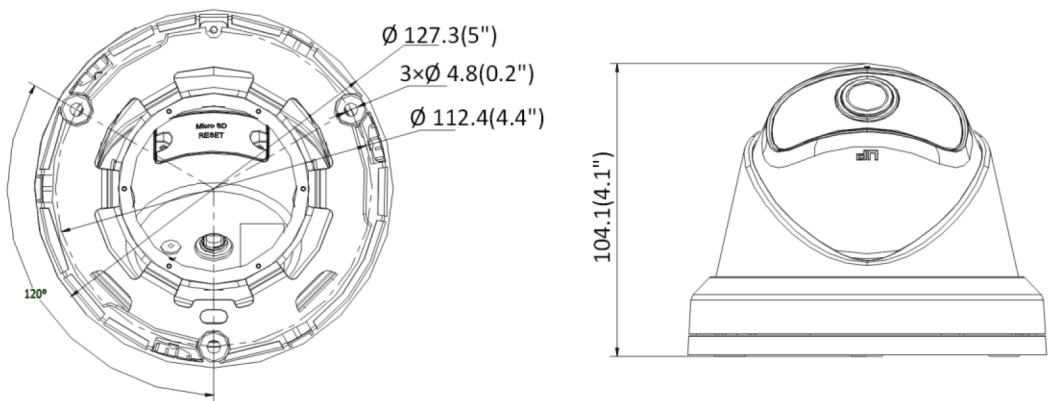

Safety

UL 60950-1, IEC 60950-1:2005 + Am 1:2009 + Am 2:2013, EN 60950-1:2005 + Am 1:2009 + Am 2:2013, IS 13252(Part 1):2010+A1:2013+A2:2015, IEC/EN 60950-1

Chemistry

2011/65/EU, 2012/19/EU, Regulation (EC) No 1907/2006

* Listed resolutions are only selectable options. It does not mean that all streams can work at their maximum resolution at the same time.

Dimension

Unit: mm(inch)

Accessory