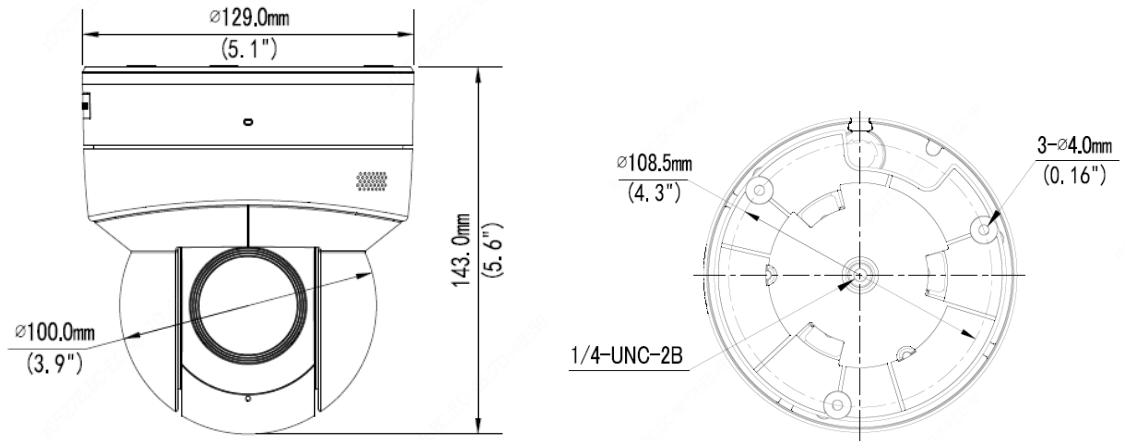

Working Environment	-10°C ~ +50°C (14°F ~ 122°F), Humidity: ≤ 95% RH(non-condensing)
Reset Button	Supported

Dimensions

*Product specifications and availability are subject to change without notice.