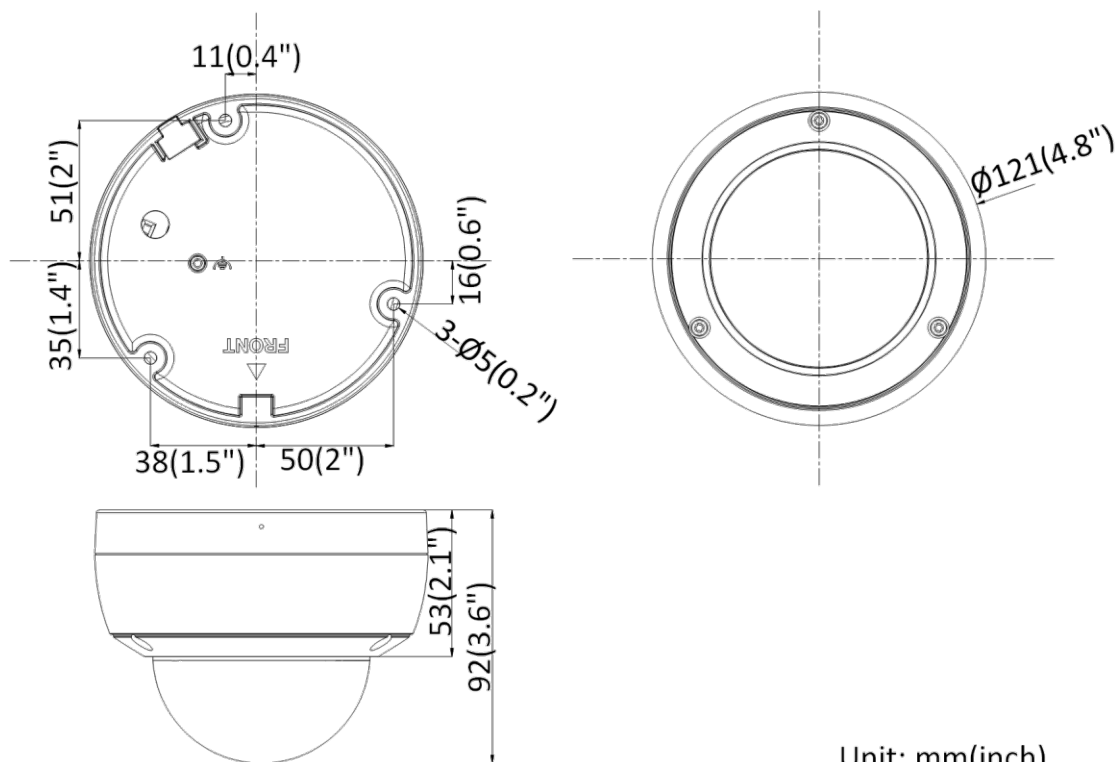

Reset	Reset via reset button on camera body, web browser and client software
Startup and Operating Conditions	-30 °C to 60 °C (-22 °F to 140 °F), humidity 95% or less (non-condensing)
Storage Conditions	-30 °C to 60 °C (-22 °F to 140 °F), humidity 95% or less (non-condensing)
Power Supply	12 VDC ± 25%, Φ 5.5 mm coaxial power plug; PoE (802.3af, class 3)
Power Consumption and Current	12 VDC, 0.6 A, max. 7 W; PoE: (802.3af, 36 V to 57 V), 0.3 A to 0.2 A, max. 8.5 W
Material	Camera body: metal, bubble: plastic
Dimensions	Camera: Φ121 × 92 mm (Φ4.8" × 3.6") With package: 134 × 134 × 108 mm (5.3" × 5.3" × 4.3")
Weight	Camera: Approx. 560 g (1.2 lb.) With package: Approx. 800 g (1.8 lb.)
Approval	
EMC	47 CFR Part 15, Subpart B; EN 55032: 2015, EN 61000-3-2: 2014, EN 61000-3-3: 2013, EN 50130-4: 2011 +A1: 2014; AS/NZS CISPR 32: 2015; ICES-003: Issue 6, 2016; KN 32: 2015, KN 35: 2015
Safety	UL 60950-1, IEC 60950-1:2005 + Am 1:2009 + Am 2:2013, EN 60950-1:2005 + Am 1:2009 + Am 2:2013, IS 13252(Part 1):2010+A1:2013+A2:2015, IEC/EN 60950-1
Chemistry	2011/65/EU, 2012/19/EU, Regulation (EC) No 1907/2006
Protection	Ingress protection: IK10 (IEC 62262:2002), IP66 (IEC 60529-2013)

* Listed resolutions are only selectable options. It does not mean that all streams can work at their maximum resolution at the same time.

Dimensions

Unit: mm(inch)

Accessory

DS-1272ZJ-120
Wall Mount

DS-1272ZJ-120B
Wall Mount