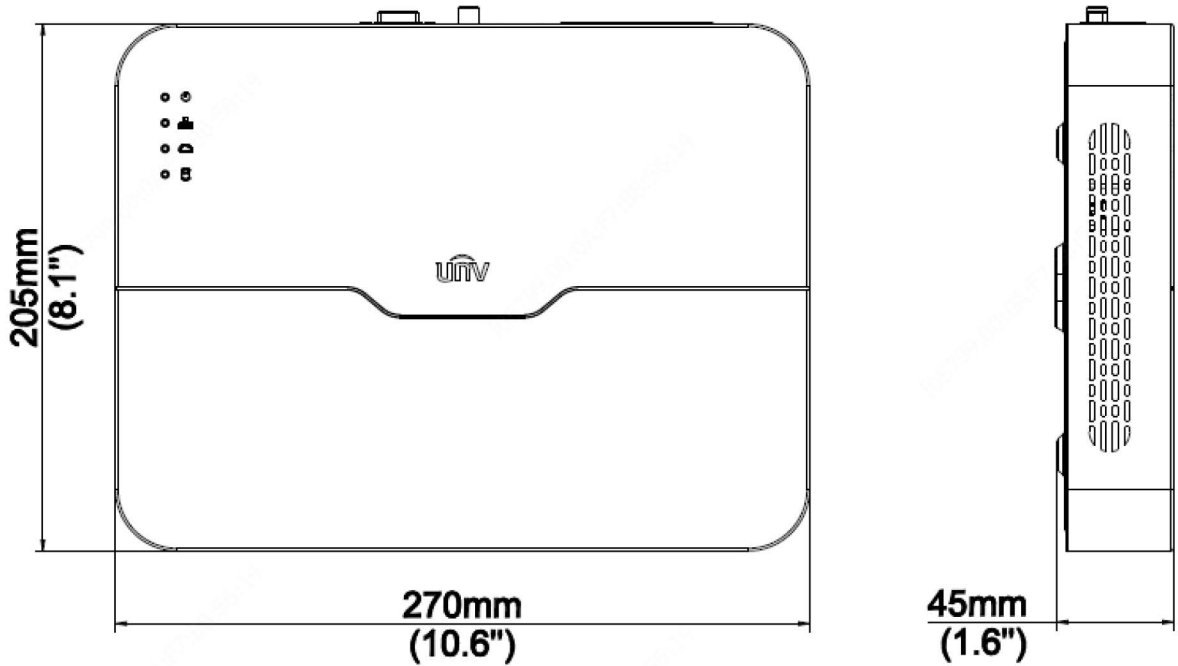

Dimensions