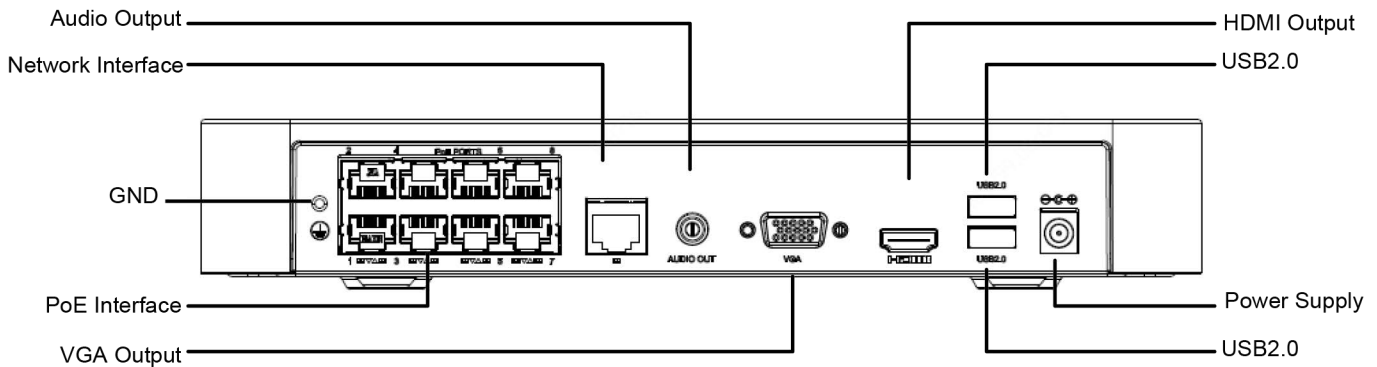

Rear Panel

GS Global Security Inc.

30 Pennsylvania Ave, Unit 16, Concord, ON L4K 4A5

+1 (905) 367-7177

Email: info@gsglobalsecurity.com

www.gsglobalsecurity.com

*Product specifications and availability are subject to change without notice.