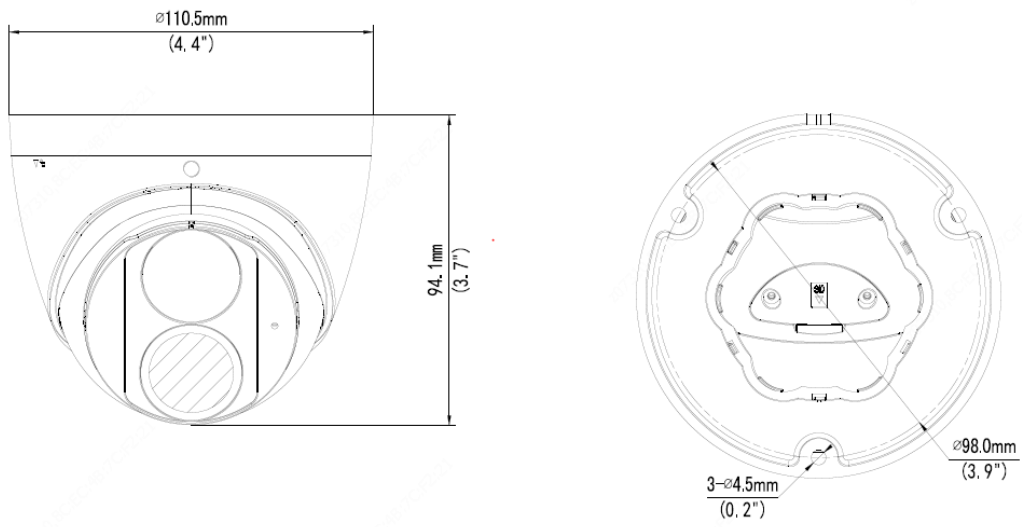

## Key Features

- High quality image with 5MP, 1/2.7"CMOS sensor
- 5MP (2880\*1620)@ 30/25fps; 4MP (2560\*1440)@ 30/25fps; 3MP (2304\*1296) @30/25fps; 2MP (1920\*1080) @30/25fps
- Ultra 265, H.265, H.264, MJPEG
- LightHunter technology ensures ultra-high image quality in low illumination environment
- 120dB true WDR technology enables clear image in strong light scene
- Support 9:16 Corridor Mode
- Built-in Mic
- Smart IR, up to 30m (98ft) IR distance
- Supports 256 G Micro SD card
- IP67 protection

## Dimensions