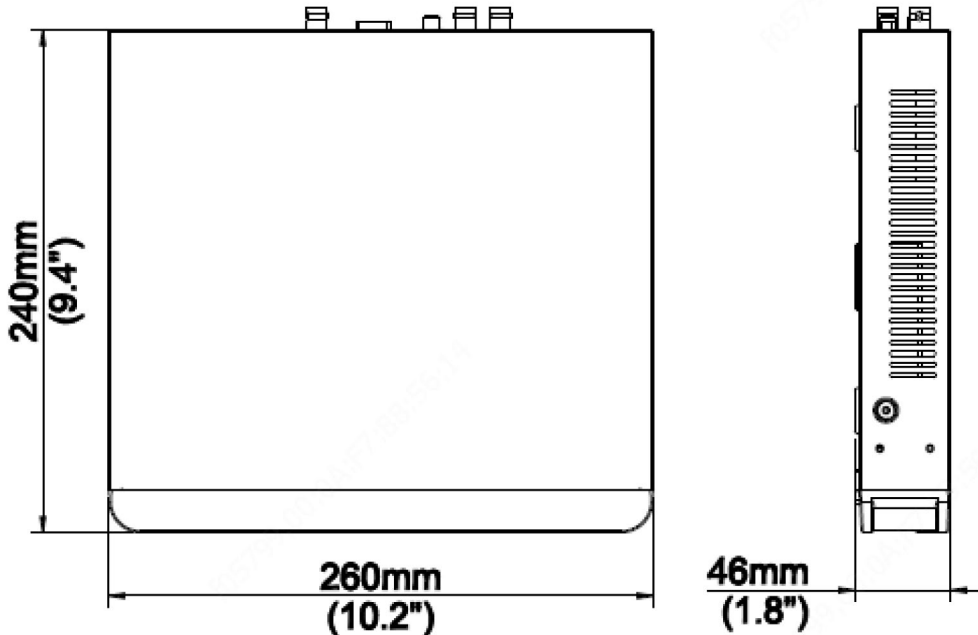

	8MP@15fps(channel1) 5MP@20fps 4MP@30fps 1080P@30fps 720P@30fps Support CVBS input	8MP@15fps(channel1-channel2) 5MP@20fps 4MP@30fps 1080P@30fps 720P@30fps Support CVBS input
Audio Input	1-ch, RCA	1-ch, RCA
Two-way Audio	1-ch, RCA	1-ch, RCA
Channel Associated Audio	1-ch,RCA	1-ch,RCA
Network		
Incoming Bandwidth	40Mbps	40Mbps
Outgoing Bandwidth	60Mbps	64Mbps
Remote Users	128	
Protocols	TCP/IP, P2P, UPnP, NTP, DHCP, PPPoE	
Video/Audio Output		
CVBS Output	1-ch, BNC	1-ch, BNC
VGA Output	1920x1080p/60Hz, 1920x1080p/50Hz, 1600x1200/60Hz, 1280x1024/60Hz, 1280x720/60Hz, 1024x768/60Hz	
HDMI Output	1920x1080p/60Hz, 1920x1080p/50Hz, 1600x1200/60Hz, 1280x1024/60Hz, 1280x720/60Hz, 1024x768/60Hz	1920x1080p/60Hz, 1920x1080p/50Hz, 1600x1200/60Hz, 1280x1024/60Hz, 1280x720/60Hz, 1024x768/60Hz
Audio Output	1-ch, RCA	
Synchronous Playback	4-ch	8-ch
Encoding		
Recording Resolution	8MP Lite/5MP Lite/4MP Lite /3MP/1080P/960P/720P/960H/4CIF/CIF	8MP Lite/5MP Lite/4MP Lite /3MP/1080P/960P/720P/960H/4CIF/CIF
Recording Frame Rate	Main stream: 8MP Lite@8fps(channel1) 5MPLite@12fps 4MP Lite@15fps 3MP@15fps(channel1) 2MP@15fps 720P@30fps Sub stream: D1@30fps(Max)	Main stream: 8MP Lite@8fps (channel1-channel2) 5MP Lite@12fps 4MP Lite@15fps 3MP@15fps(channel1 – channel2) 2MP@15fps 720P@30fps Sub stream: D1@30fps(Max)
Hard Disk		
SATA	1 SATA interfaces	
Capacity	Up to 10TB for each HDD	
External Interface		

Network Interface	1RJ45 10M/100M self-adaptive Ethernet Interface
USB Interface	Rear panel: 2 x USB2.0
Serial Interface	1 x RS485
General	
Power Supply	12V DC Power Consumption: ≤ 8 W(without HDD)
Working Environment	-10°C ~ + 55°C (+14°F ~ +131°F), Humidity ≤ 90% RH(non-condensing)
Dimensions(W×D×H)	260mm ×240mm× 46mm (10.2" × 9.4"×1.8")
Weight (without HDD)	≤1.1 Kg (4.19lb)

Dimensions

Rear Panel